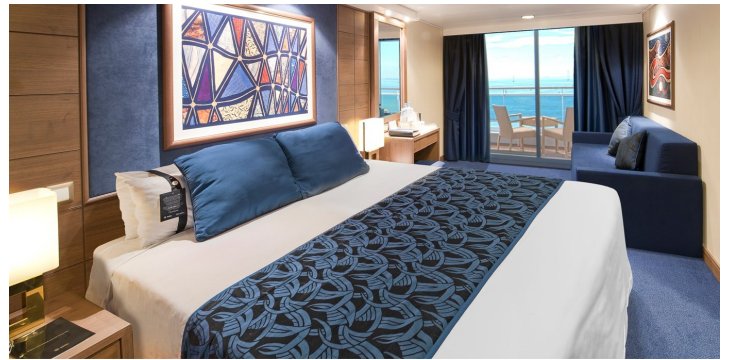

800 382 0058 OR 772 340 1600

TRAVEL PROFESSIONALS SERVING THE TREASURE COAST FOR 33+ YEARS!

www.CruisesToursAndMore.com • **FACEBOOK - INSTAGRAM - YOUTUBE** • **FL Seller Of Travel No. ST38360**

M - F 9:30 AM - 5:30 PM | After-Hours & Weekends By Appointment | 698 SW Port Saint Lucie Blvd. #107 Port Saint Lucie, FL 34953
Travel Consultations Are Available. Prices Are Quoted Per Person Based On Double Occupancy Unless Otherwise Noted With Subject To Change And Availability Until A Deposit Is Made.
Onboard Credit Is Per Cabin. Transportation Services Default From Our Office Unless Otherwise Notified. Door To Door Trip Protection Insurance Is Available And Highly Recommended.
Upon A Client Cancellation, There Is A Non-Refundable Administrative Cancellation Fee. A Travel Insurance Policy Becomes A Voucher Good For Two Years Upon A Client Cancellation.